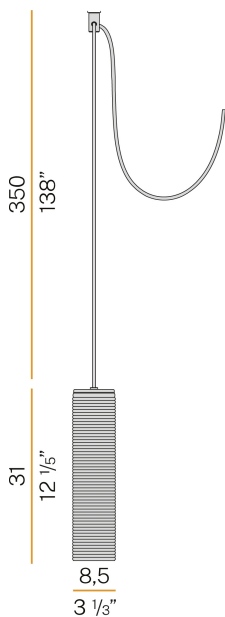

PANZERI

Clio

220-240V AC

M09476.000.0200

mat brass/tobacco diffuser

Data sheet

CODE	M09476.000.0200
SYSTEM POWER CONSUMPTION	max 57W
LIGHT SOURCE	LED retrofit / halogen
LIGHT SOURCE KIT	* included
COMPATIBLE SOURCES	LED retrofit bulb 8W E27 2700K Ra80 1050lm (no dimming) * / max 57W E27
COLOUR TEMPERATURE	2700K Ra>80
LIGHT DISTRIBUTION	diffused
POWER SUPPLY	220-240V AC
FREQUENCY	50/60Hz
NOMINAL LUMINOUS FLUX	1050lm
WEIGHT	1,15 Kg
PROTECTION DEGREE	IP20
COLOUR TOLLERANCES	SDCM <6
PACKING DIMENSIONS (CM)	0,0 x 0,0 x 0,0

Multiple suspension lighting fixture for interiors, with direct and indirect light emission. Structure in pressed rough aluminium and pickled sheet metal in polyacrylic paint. Diffuser in blown glass with white, crystal, steel, amber, bronze, tobacco or green ribbing finish.

Pickled sheet metal closing disk in black or mat brass polyacrylic paint. 3,5m (137,8") long suspension and power cable in PVC with black fabric covering. Provided without power canopy, complete with polycarbonate hook.

Technical drawing